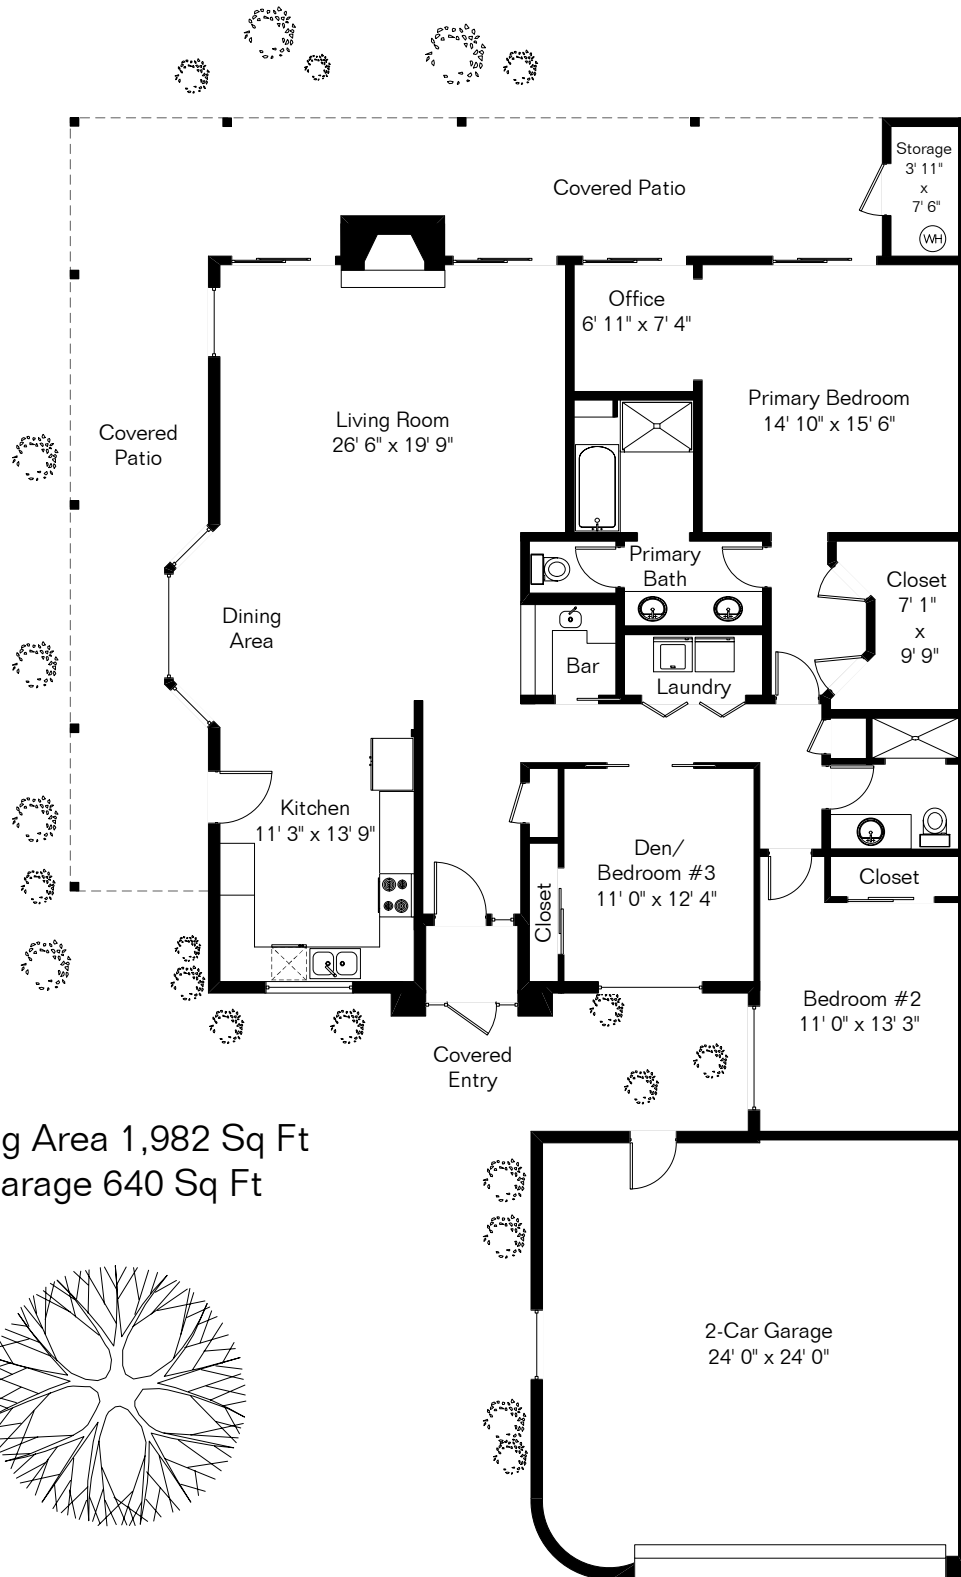

The square footages and room size information are deemed to be reliable but are not guaranteed and should be independently verified. This drawing is for marketing purposes only.

# 6780 E Pico del Monte

Living Area 1,982 Sq Ft  
Garage 640 Sq Ft

Revised January 2024

Copyright 2024 Floor Plans First! LLC  
All Rights Reserved.

Floor Plans *First!* LLC  
See the Floor Plan First™

FloorPlansFirst.com™  
(520) 881-1500